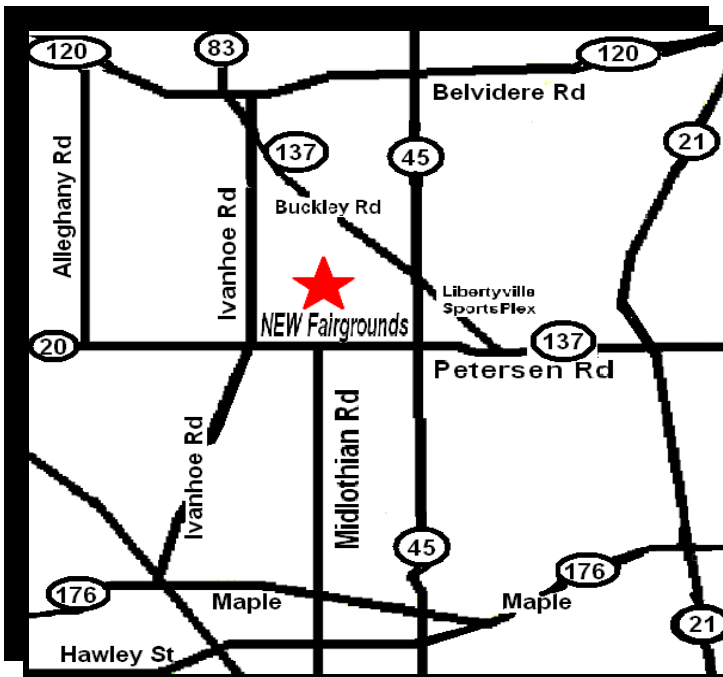

**Feb. 27 & 28, 2010
Saturday & Sunday**

2 DAYS ONLY !

**The Home Show ~ Central Lake County
Lake County Fairgrounds**
On Petersen Road (Rt 137)
1/2 mile west of Libertyville Sports Complex

**Free Admission
& Free Parking**

GPS: "Lake County Fair Association, 1060 E Peterson Rd. Grayslake, IL 60030"

Show Hours

Saturday ~ 10AM to 5PM
Sunday ~ 10AM to 5PM

What You'll See

Find everything for your home, office, and commercial property: Heating & Cooling, Custom Carpentry, Design & Build Services, Doors & Windows, Roofing, Gutters & Covers, Siding, Kitchens, Stone Countertops, Cabinetry & Refacing, Bathrooms, Concrete Resurfacing, Cooking Demos, Cookware, Hot Tubs, Duct Cleaning, Tankless Water Heaters, Home Security, Insurance & Financial Services, Carpeting, Rugs, & Wood, Flooring, Basement Waterproofing, Chiropractic Services, Home Decor, Painters, Decorators, Basement Remodeling, Generators & Back-up Sumps, Closet & Garage Storage Systems, Artwork Paintings & Frames, Floor Care Fencing, Patio Rooms, Gazebos, Sunrooms,

Enter the
FREE Drawing
for a **GPS**

&

Cooking Demonstrations
throughout the show by

www.ChicagoHomeShow.Net

To exhibit, call **630-385-4000**

The Home ShowS are produced in: Oak Lawn (S-W Cook County), Darien (S-E Dupage), Glen Ellyn (Central DuPage), Palatine (N-W Cook), Grayslake (Central Lake County), St Charles (Kane County), Homer Glen (Will County), Aurora (Kendall County).